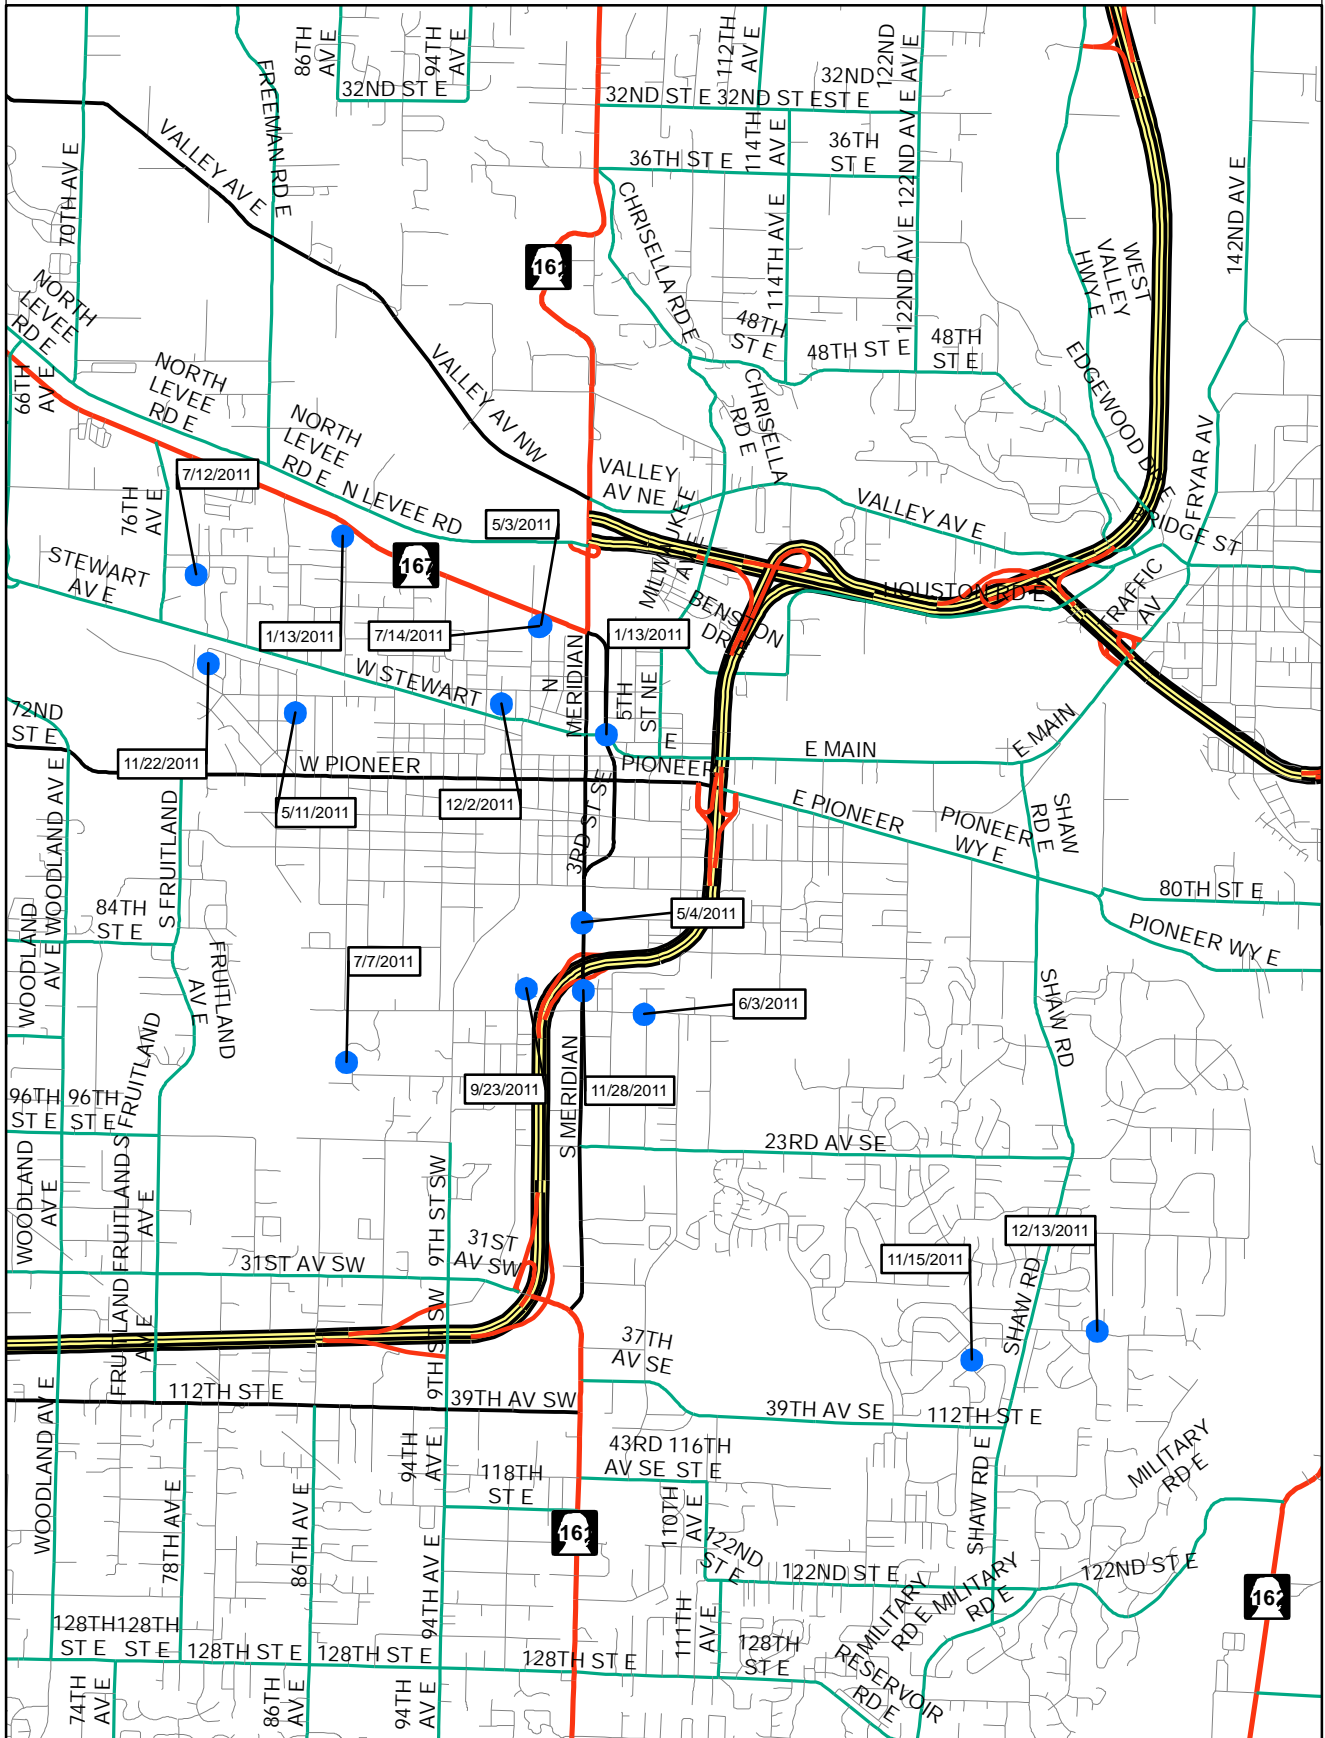

2011 IDDE Locations

0 1,300,260 5,200 Feet

● IDDE Locations

Updated 12/13/2011